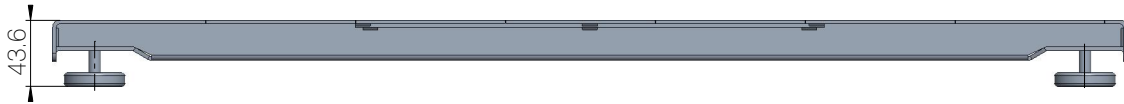

Assemble with column
using 4 pcs. M6 screws.

All rights reserved

Date:
17 October 2023

Description:

DESKLIFT™ Feet - On top (710 mm; C-desk)
DL5 / DL6

LINAK® 
WE IMPROVE YOUR LIFE