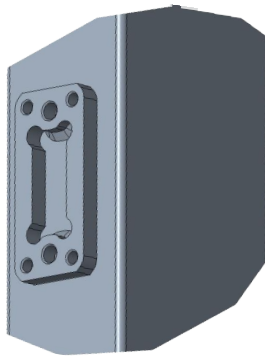

Standard bracket

Bench bracket (type L and R)

Bench bracket (type V and H)  
- compatible with LINAk cross members

All rights reserved

Date:

05 March 2026

Description:

DL21  
Bracket types