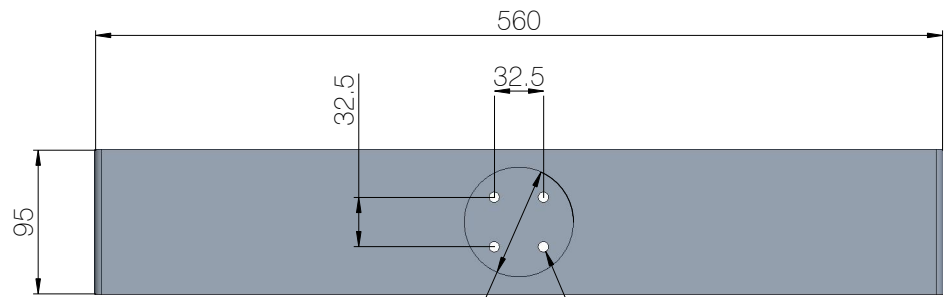

Assemble with column
using 4 pcs. M6 screws

All rights reserved

Date:
17 October 2023

Description:

DESKLIFT™ Feet - Recessed (560 mm; T-desk)
DL10 / DL11 / DL14

WE IMPROVE YOUR LIFE