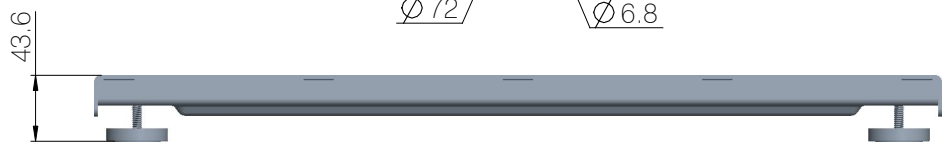

Assemble with column
using 4 pcs. M6 screws

All rights reserved

Date:
17 October 2023

Description:

DESKLIFT™ Feet - Recessed (560 mm; T-desk)
DL10 / DL11 / DL14

WE IMPROVE YOUR LIFE