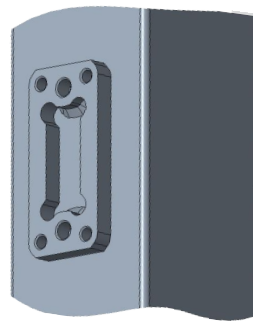

Standard bracket

Bench bracket (type L and R)

Bench bracket (type V and H)  
- compatible with LINAK cross members

All rights reserved

Date:

05 March 2026

Description:

DL19  
Bracket types