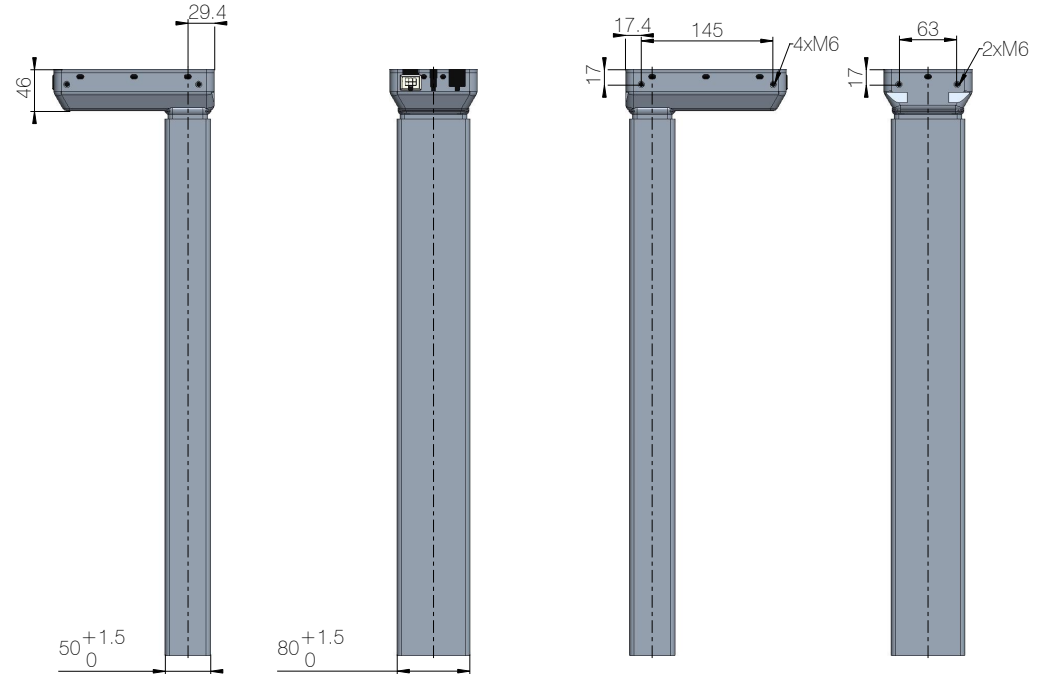

Motor housing

Bottom plate

Version	B (Built-in length) [mm]	S (Stroke length) [mm]	O (Outer profile length) [mm]
Standard	645	500	590

Built-in length, stroke length, and outer profile length

Profile

All rights reserved	Date: 05 March 2026
Description: <b>DL5</b> <b>Column</b>	<b>LINAK</b> ®  WE IMPROVE YOUR LIFE