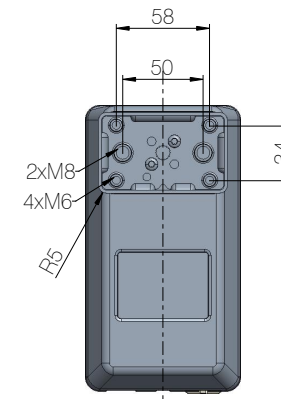

Motor housing

Bottom plate

Version	B (Built-in length) [mm]	S (Stroke length) [mm]	O (Outer profile length) [mm]
Standard	645	500	590

Built-in length, stroke length, and outer profile length

Profile

All rights reserved	Date: 05 March 2026
Description: <b>DL5</b> <b>Column</b>	<b>LINAK</b> ®  WE IMPROVE YOUR LIFE