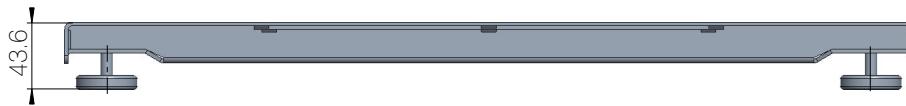

Assemble with column
using 4 pcs. M6 screws.

All rights reserved

Date:
17 October 2023

Description:

DESKLIFT™ Feet - On top (560 mm; C-desk)
DL5 / DL6

LINAK® 
WE IMPROVE YOUR LIFE