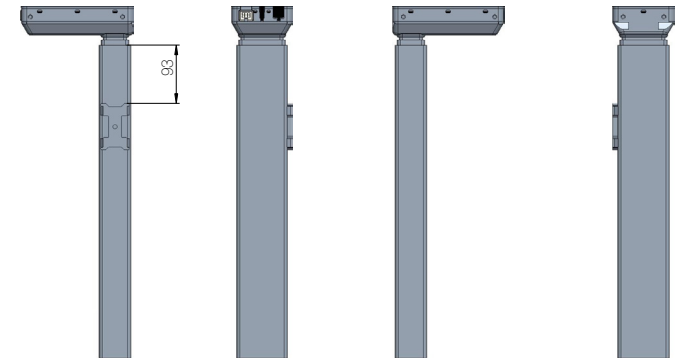

Standard (1)

Bench left (L)

Bench right (R)

Bracket options, types 1, L and R

DESKLINE Bench left (V)

DESKLINE Bench right (H)

DESKLINE Bench bracket options, types V and H
(Compatible with LINAK cross members)

All rights reserved

Date:

05 March 2026

Description:

DL6
Bracket options

LINAK® 
WE IMPROVE YOUR LIFE