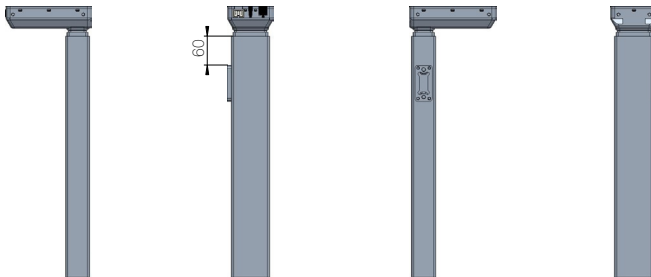

Standard (1)

Bench left (L)

Bench right (R)

Bracket options, types 1, L and R

DESKLINE Bench left (V)

DESKLINE Bench right (H)

DESKLINE Bench bracket options, types V and H
(Compatible with LINAK cross members)

All rights reserved

Date:

05 March 2026

Description:

DL6
Bracket options

LINAK® 
WE IMPROVE YOUR LIFE