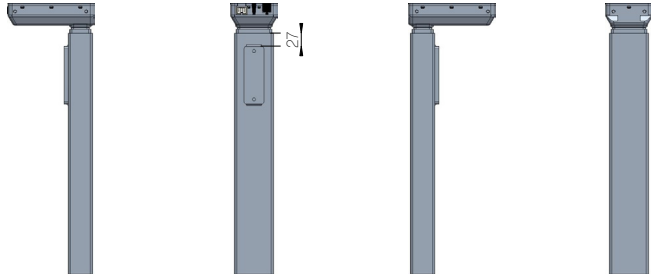

Standard (1)

Bench left (L)

Bench right (R)

Bracket options, types 1, L and R

DESKLINE Bench left (V)

DESKLINE Bench right (H)

DESKLINE Bench bracket options, types V and H
(Compatible with LINAK cross members)

All rights reserved

Date:

05 March 2026

Description:

DL6
Bracket options

LINAK® 
WE IMPROVE YOUR LIFE