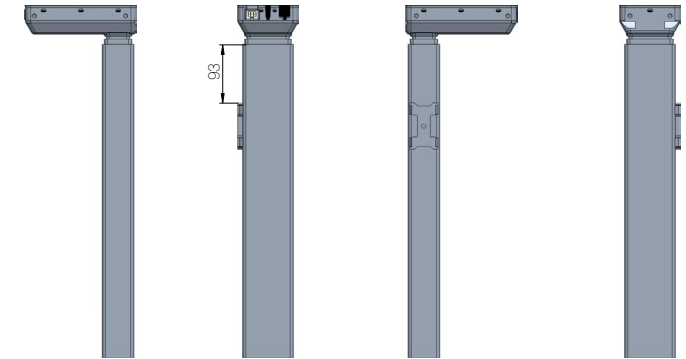

Standard (1)

Bench left (L)

Bench right (R)

Bracket options, types 1, L and R

DESKLINE Bench left (V)

DESKLINE Bench right (H)

DESKLINE Bench bracket options, types V and H
(Compatible with LINAK cross members)

All rights reserved

Date:

05 March 2026

Description:

DL6
Bracket options

LINAK® 
WE IMPROVE YOUR LIFE