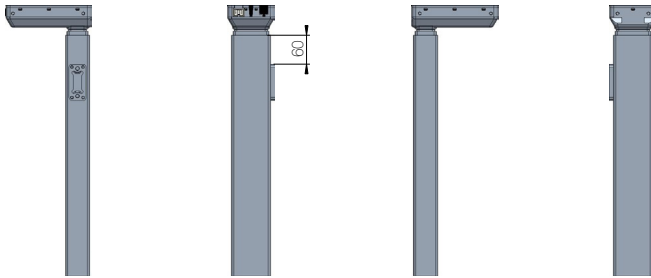

Standard (1)

Bench left (L)

Bench right (R)

Bracket options, types 1, L and R

DESKLINE Bench left (V)

DESKLINE Bench right (H)

DESKLINE Bench bracket options, types V and H
(Compatible with LINAK cross members)

All rights reserved

Date:

05 March 2026

Description:

DL6
Bracket options

LINAK® 
WE IMPROVE YOUR LIFE