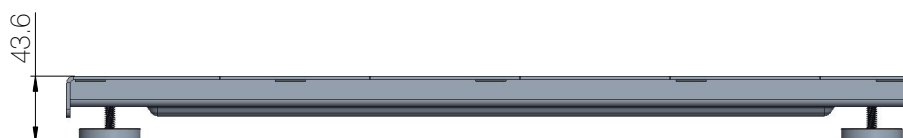

Assemble with column
using 4 pcs. M6 screws

All rights reserved

Date:
17 October 2023

Description:

DESKLIFT™ Feet - Recessed (560 mm; T-desk)
DL17 / DL18 / DL19

LINAK® 
WE IMPROVE YOUR LIFE