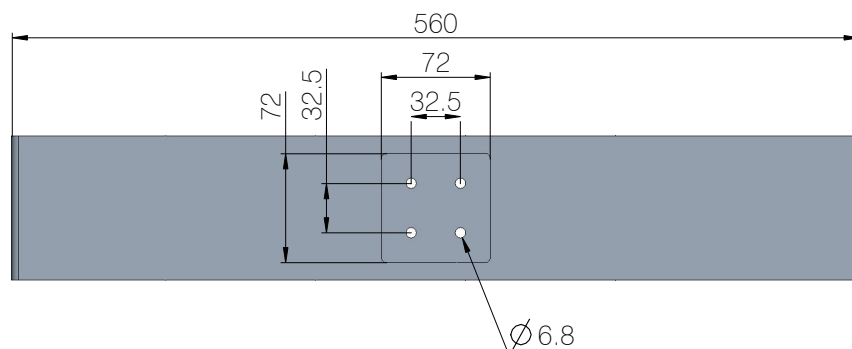

Assemble with column
using 4 pcs. M6 screws

All rights reserved

Date:
17 October 2023

Description:

DESKLIFT™ Feet - Recessed (560 mm; T-desk)
DL17 / DL18 / DL19

LINAK® 
WE IMPROVE YOUR LIFE