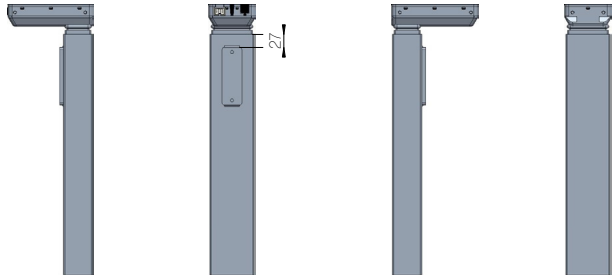

Standard (1)

DESKLINE Bench left (V)

Bench left (L)

DESKLINE Bench right (H)

Bench right (R)

DESKLINE Bench bracket options, types V and H
(Compatible with LINAK cross members)

Bracket options, types 1, L, and R

All rights reserved

Date:

05 March 2026

Description:

DL21
Bracket options