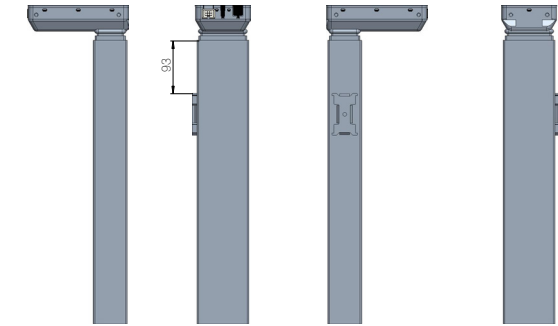

Standard (1)

DESKLINE Bench left (V)

Bench left (L)

DESKLINE Bench right (H)

Bench right (R)

DESKLINE Bench bracket options, types V and H
(Compatible with LINAK cross members)

Bracket options, types 1, L, and R