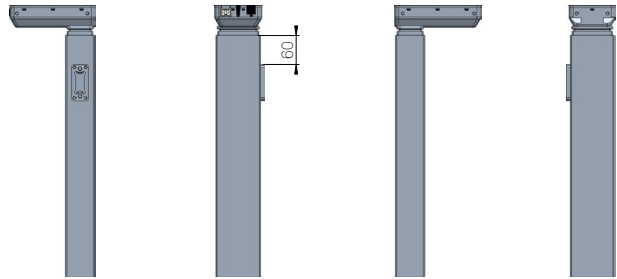

Standard (1)

DESKLINE Bench left (V)

Bench left (L)

DESKLINE Bench right (H)

Bench right (R)

DESKLINE Bench bracket options, types V and H
(Compatible with LINAK cross members)

Bracket options, types 1, L, and R