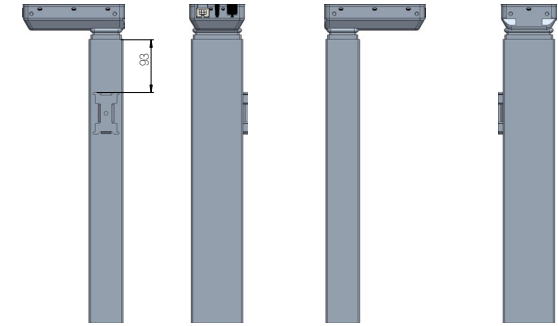

Standard (1)

DESKLINE Bench left (V)

Bench left (L)

DESKLINE Bench right (H)

Bench right (R)

DESKLINE Bench bracket options, types V and H
(Compatible with LINAK cross members)

Bracket options, types 1, L, and R

All rights reserved

Date:

05 March 2026

Description:

DL21
Bracket options