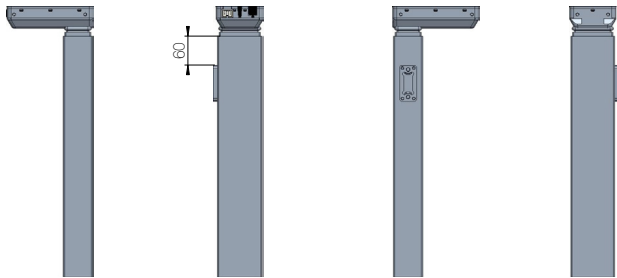

Standard (1)

DESKLINE Bench left (V)

Bench left (L)

DESKLINE Bench right (H)

Bench right (R)

DESKLINE Bench bracket options, types V and H
(Compatible with LINAK cross members)

Bracket options, types 1, L, and R