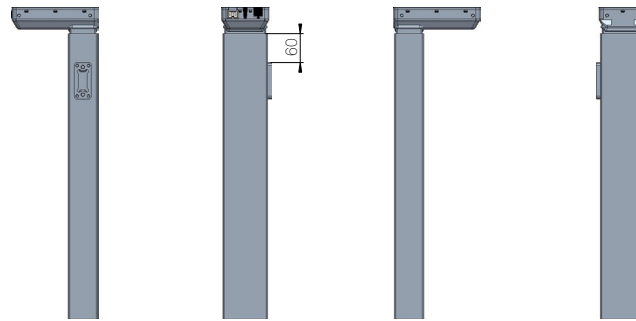

Standard (1)

Bench left (L)

Bench right (R)

Bracket options, types 1, L, and R

DESKLINE Bench left

DESKLINE Bench right

DESKLINE Bench bracket options, types V and H
(Compatible with LINAK cross members)

All rights reserved

Date:

05 March 2026

Description:

DL20
Bracket options

LINAK® 
WE IMPROVE YOUR LIFE