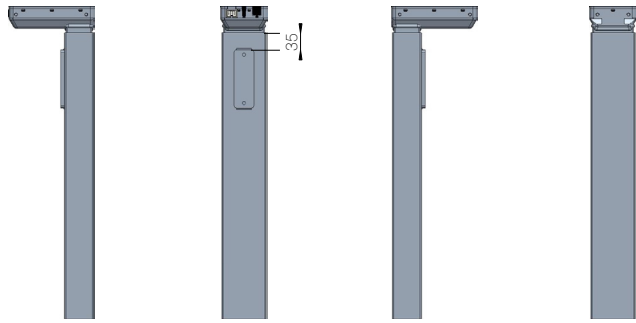

Standard (1)

Bench left (L)

Bench right (R)

Bracket options, types 1, L, and R

DESKLINE Bench left

DESKLINE Bench right

DESKLINE Bench bracket options, types V and H
(Compatible with LINAK cross members)

All rights reserved

Date:

05 March 2026

Description:

DL20
Bracket options

LINAK® 
WE IMPROVE YOUR LIFE