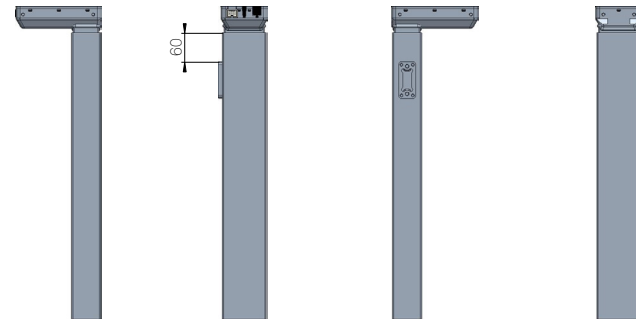

Standard (1)

Bench left (L)

Bench right (R)

Bracket options, types 1, L, and R

DESKLINE Bench left

DESKLINE Bench right

DESKLINE Bench bracket options, types V and H
(Compatible with LINAK cross members)

All rights reserved

Date:

05 March 2026

Description:

DL20
Bracket options

LINAK® 
WE IMPROVE YOUR LIFE